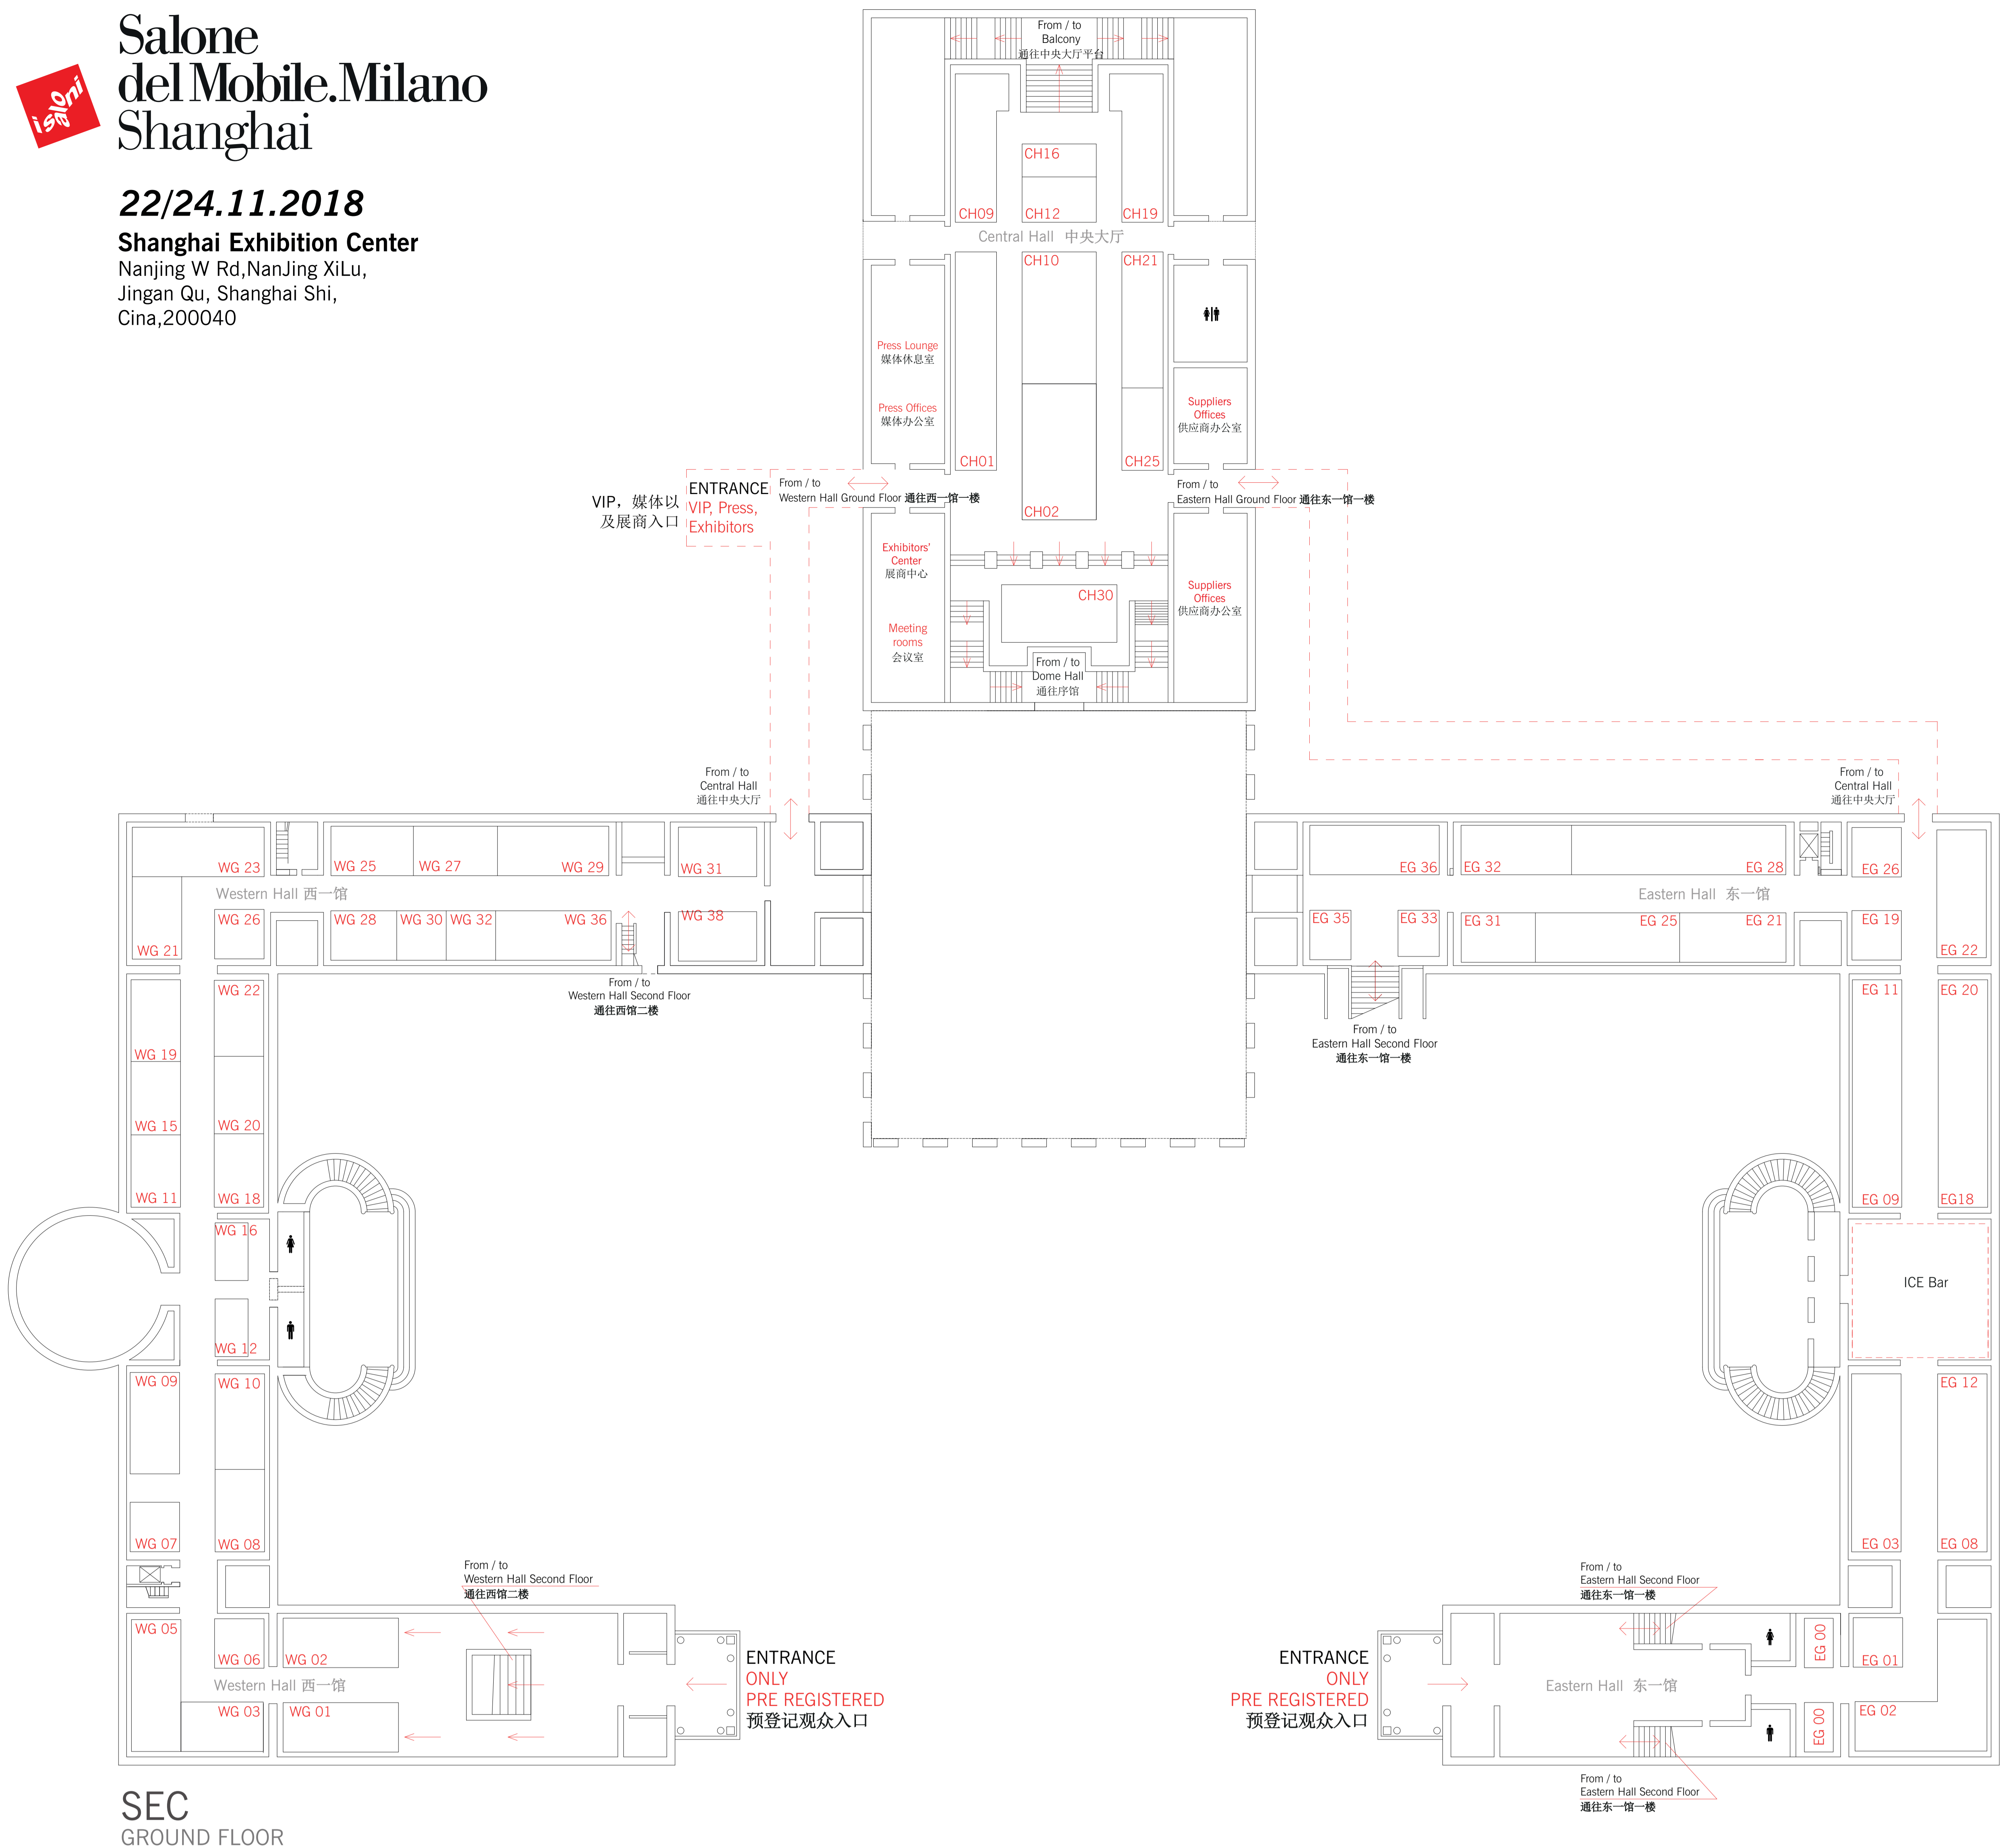

Salone del Mobile.Milano Shanghai

22/24.11.2018

Shanghai Exhibition Center
Nanjing W Rd, NanJing XiLu,
Jingan Qu, Shanghai Shi,
Cina, 200040

Nanjing W Road 南京西路

North Square
北广场

Gate 7

7号门

Southwest Square
西南广场

ENTRANCE
ONLY
PRE-REGISTERED
预登记观众入口

ENTRANCE
ONLY
PRE-REGISTERED
预登记观众入口

Gate 4

Gate 3

Gate 2

4号门

3号门

2号门

Yan'an Middle Road 延安中路

22/24.11.2018

Shanghai Exhibition Center
Nanjing W Rd, NanJing XiLu,
Jingan Qu, Shanghai Shi,
Cina, 200040

Salone del Mobile.Milano Shanghai

22/24.11.2018

Shanghai Exhibition Center