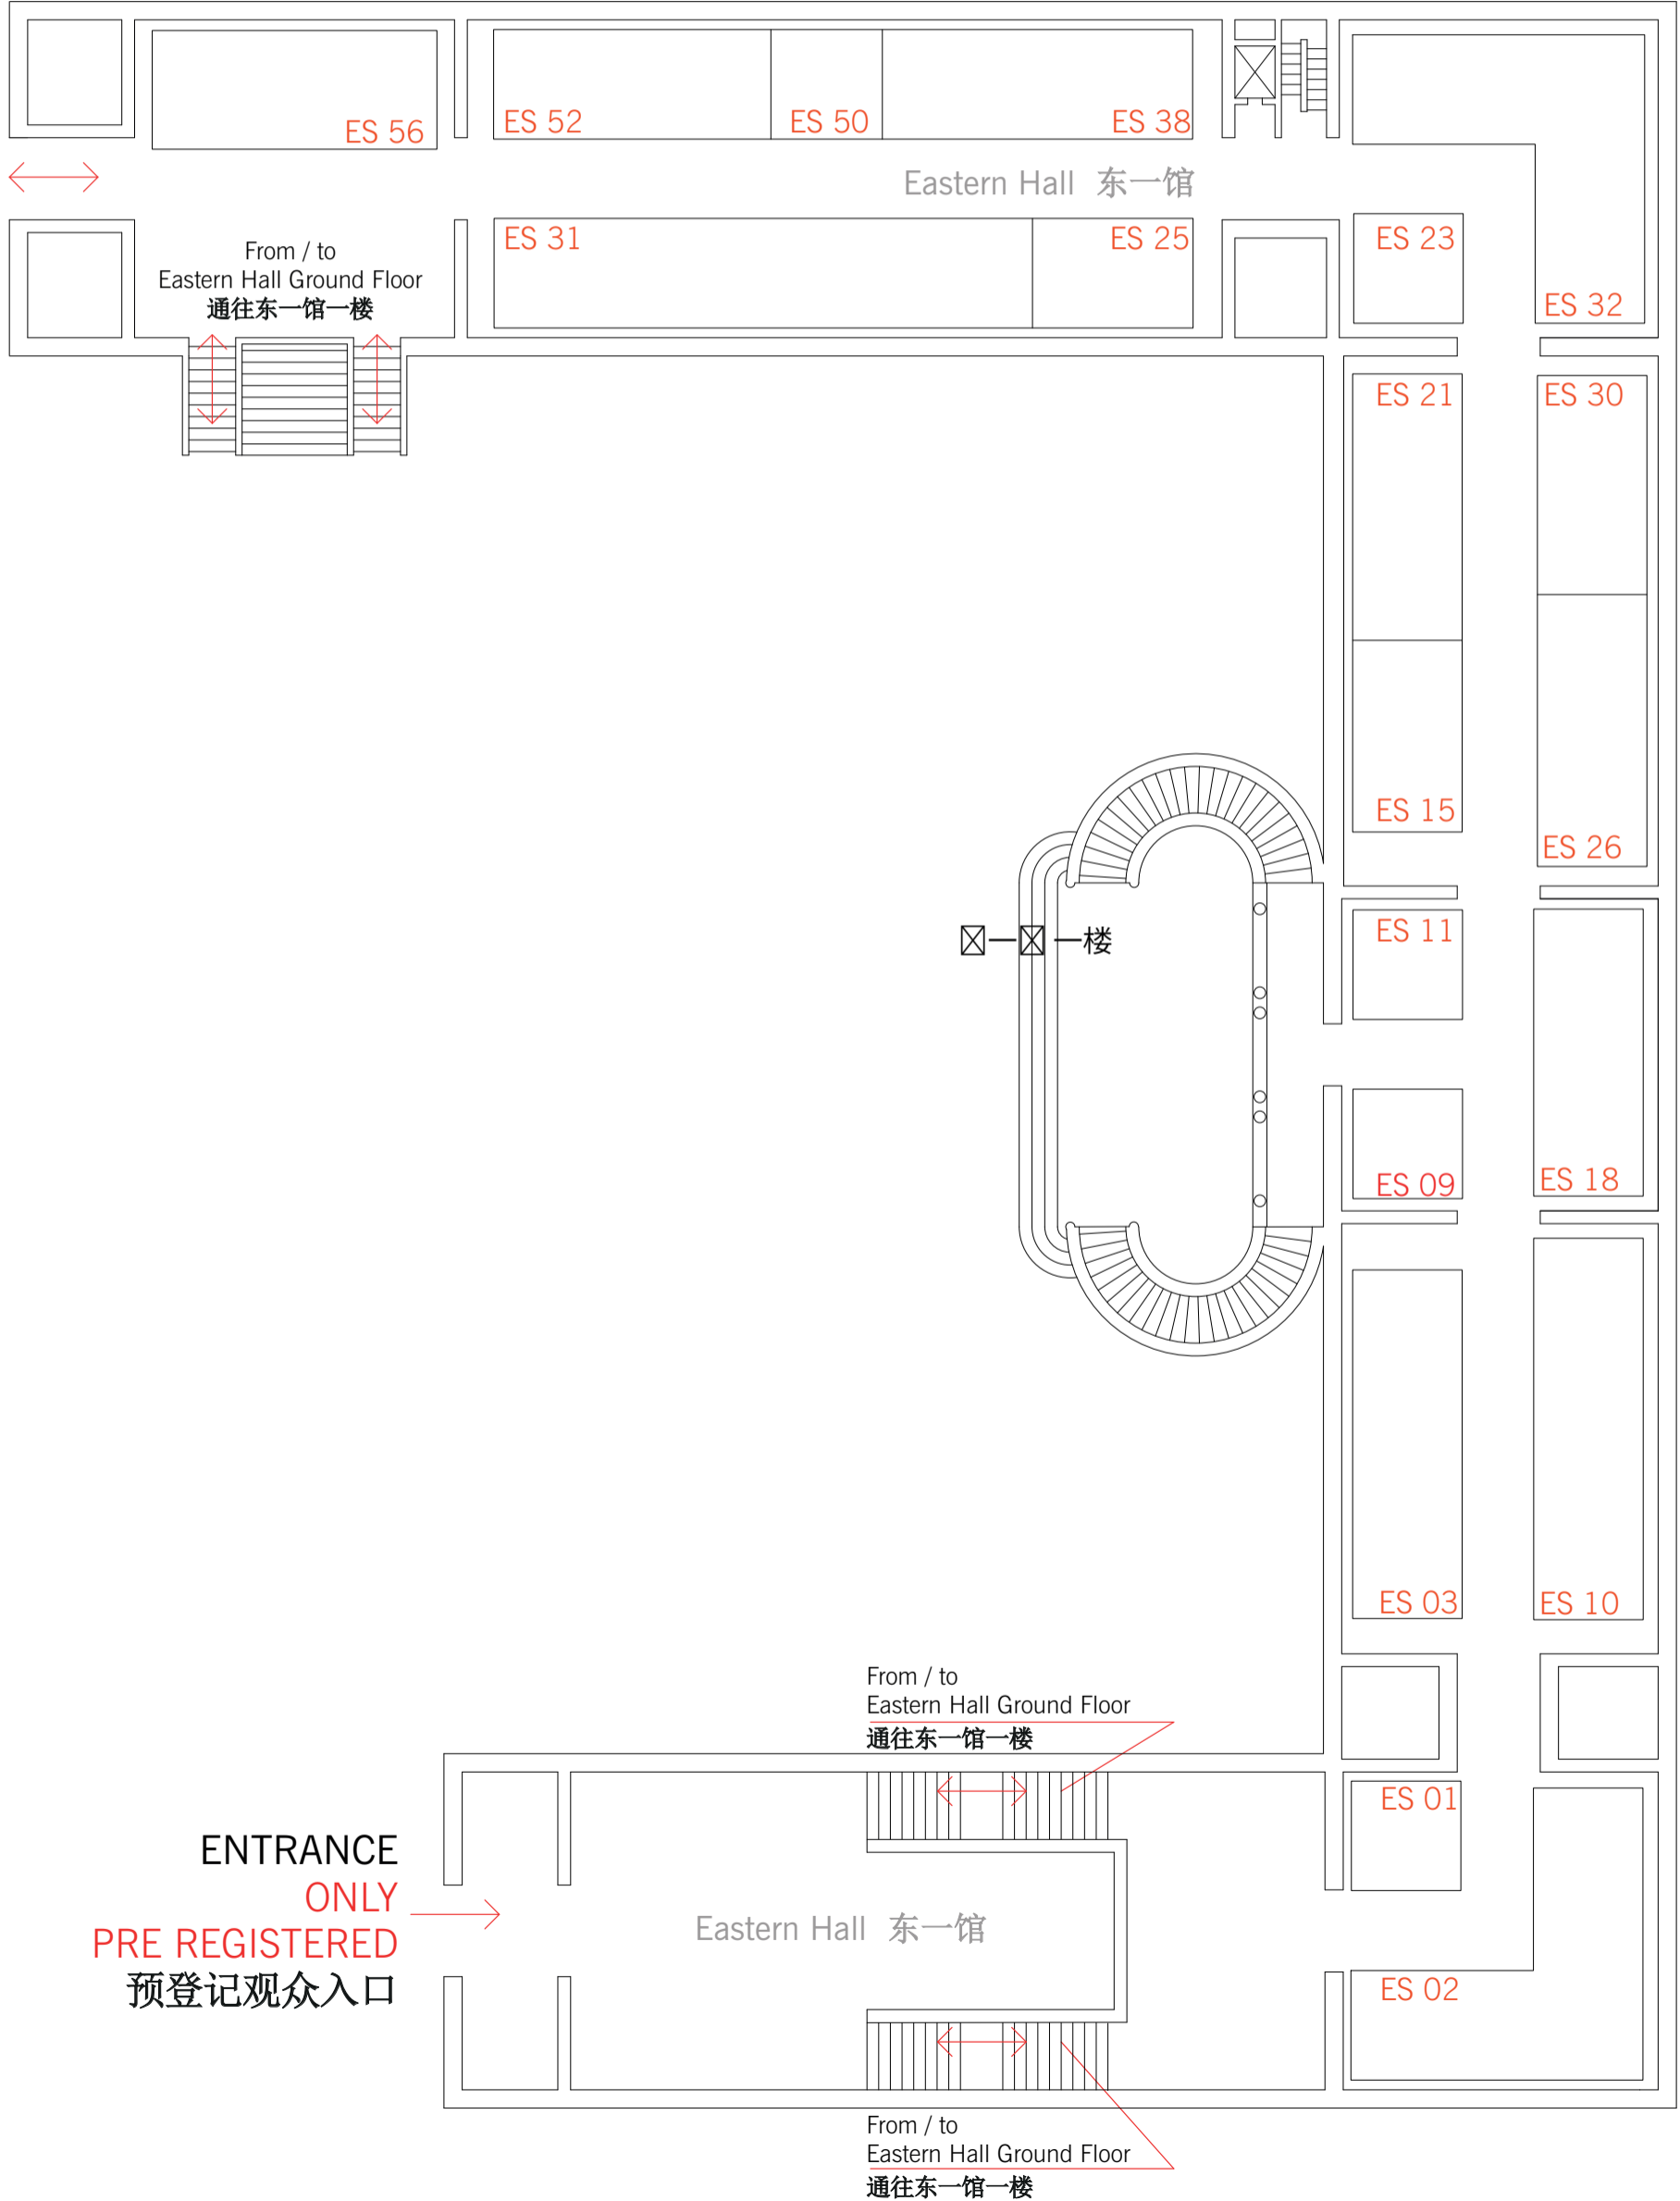

Dome Hall
Balcony

序馆
中央大厅平台

22/24.11.2018

Shanghai Exhibition Center

Nanjing W Rd, NanJing XiLu,
Jingan Qu, Shanghai Shi,
Cina, 200040

Eastern Hall Ground floor

东一馆 一楼

Salone del Mobile.Milano Shanghai

22/24.11.2018

Shanghai Exhibition Center

Nanjing W Rd, NanJing XiLu,
Jingan Qu, Shanghai Shi,
Cina, 200040

Eastern Hall Second floor

东一馆 二楼

Salone del Mobile.Milano Shanghai

22/24.11.2018

Shanghai Exhibition Center