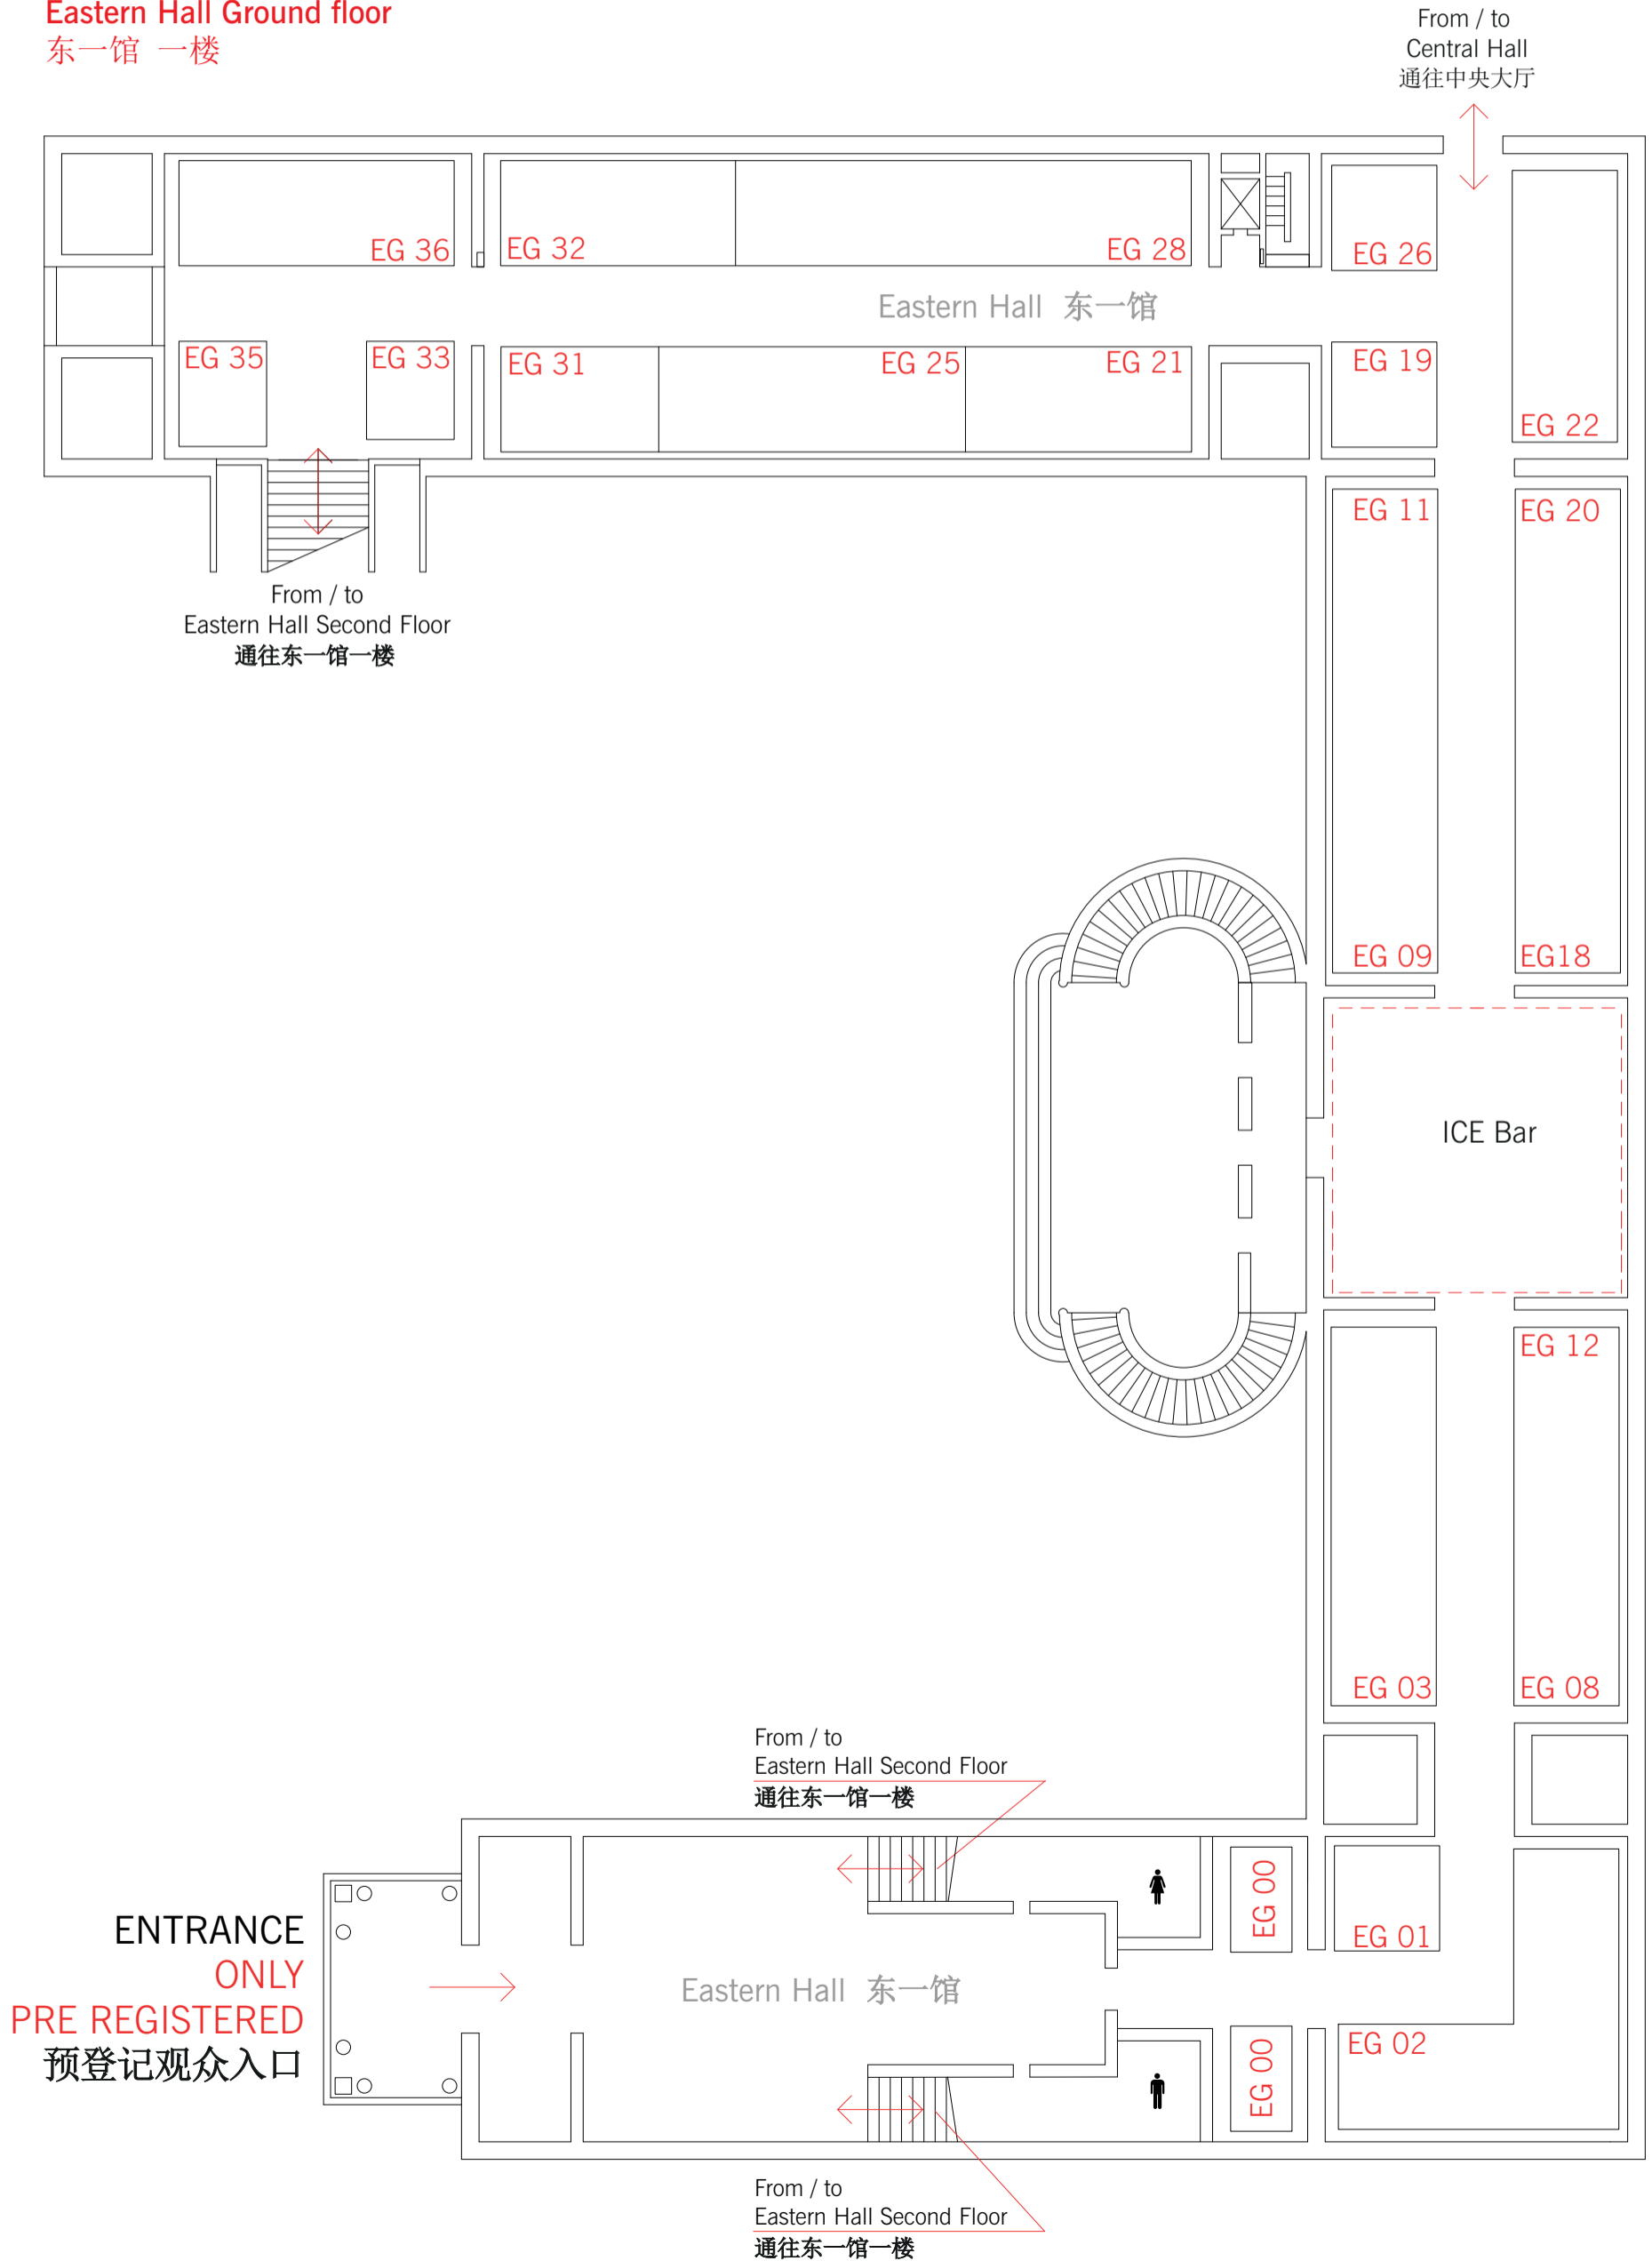

ENTRANCE
ONLY
PRE-REGISTERED
预登记观众入口

ENTRANCE
ONLY
PRE-REGISTERED
预登记观众入口

Gate 4

Gate 3

Gate 2

4号门

3号门

2号门

Dome Hall
Balcony

序馆
中央大厅平台

22/24.11.2018

Shanghai Exhibition Center

Nanjing W Rd, NanJing XiLu,
Jingan Qu, Shanghai Shi,
Cina, 200040

Eastern Hall Ground floor

东一馆 一楼

Salone del Mobile.Milano Shanghai

22/24.11.2018

Shanghai Exhibition Center

Nanjing W Rd, NanJing XiLu,
Jingan Qu, Shanghai Shi,
Cina, 200040

Eastern Hall Second floor

东一馆 二楼

Salone del Mobile.Milano Shanghai

22/24.11.2018

Shanghai Exhibition Center