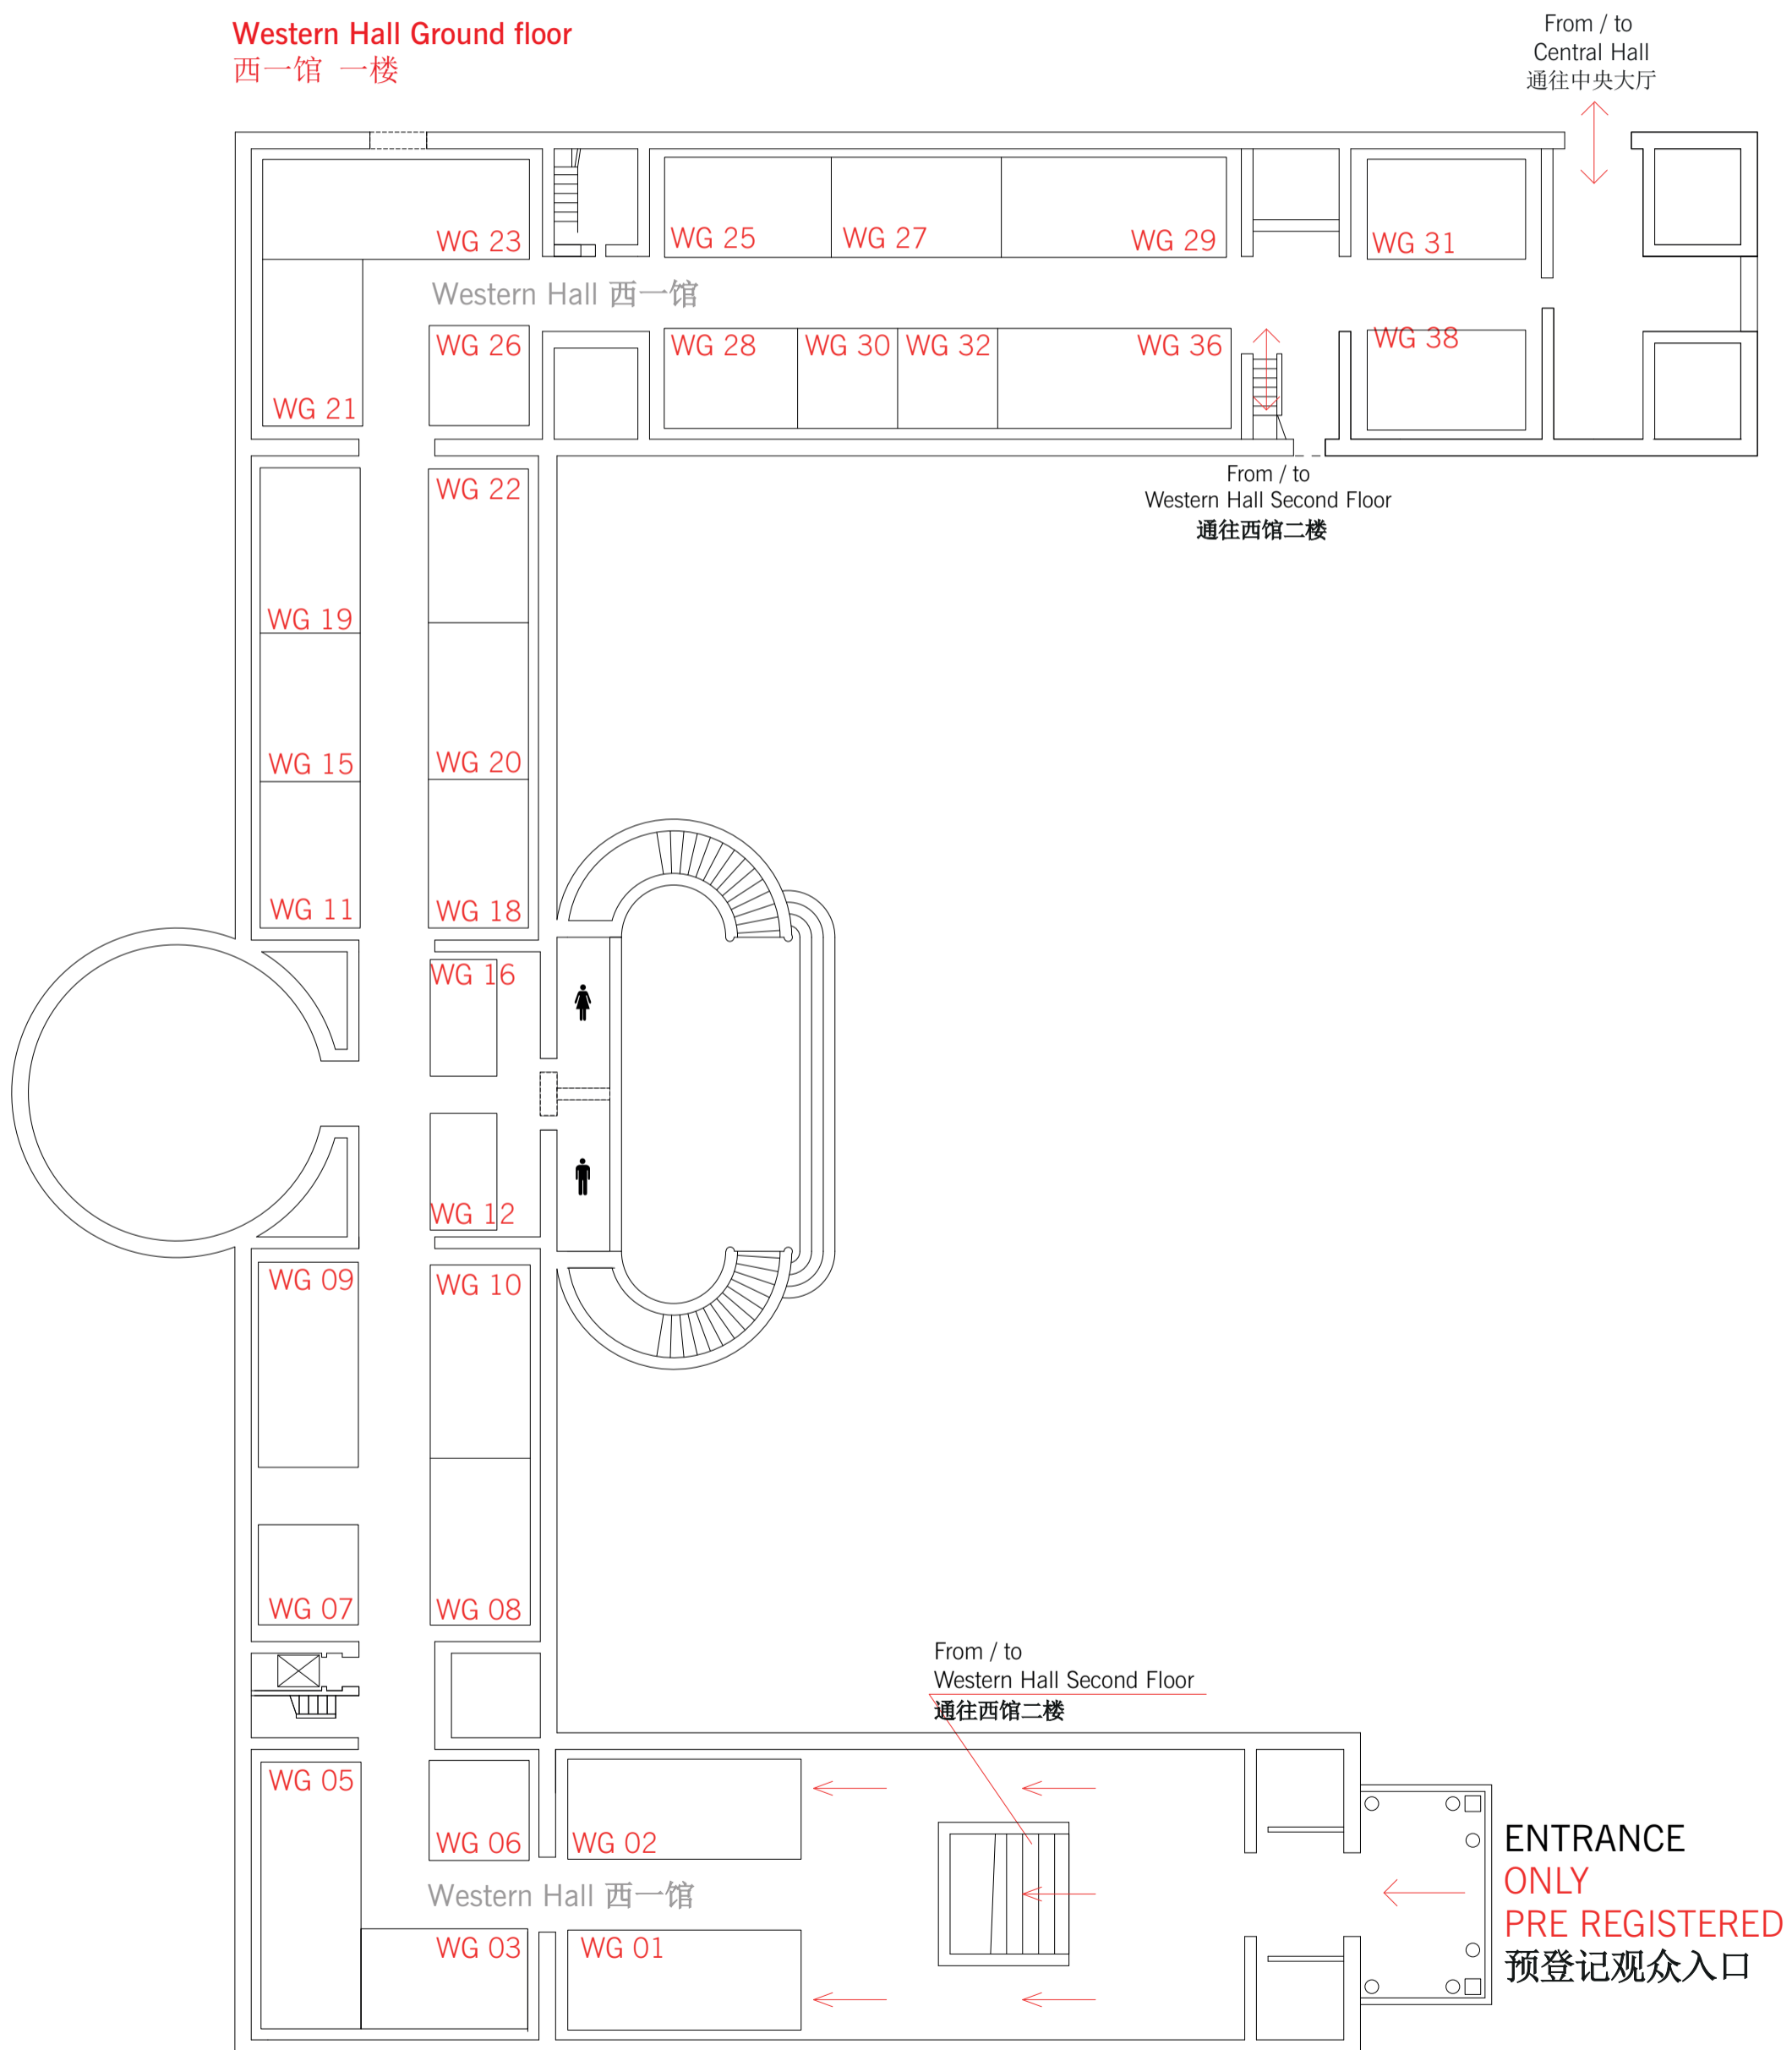

22/24.11.2018

Shanghai Exhibition Center

Nanjing W Rd, NanJing XiLu,
Jingan Qu, Shanghai Shi,
Cina, 200040

Eastern Hall Second floor

东一馆 二楼

Salone del Mobile.Milano Shanghai

22/24.11.2018

Shanghai Exhibition Center

Nanjing W Rd, NanJing XiLu,
Jingan Qu, Shanghai Shi,
Cina, 200040

Western Hall Ground floor

西一馆 一楼

Salone del Mobile.Milano Shanghai

22/24.11.2018

Shanghai Exhibition Center

Nanjing W Rd, NanJing XiLu,
Jingan Qu, Shanghai Shi,
Cina, 200040