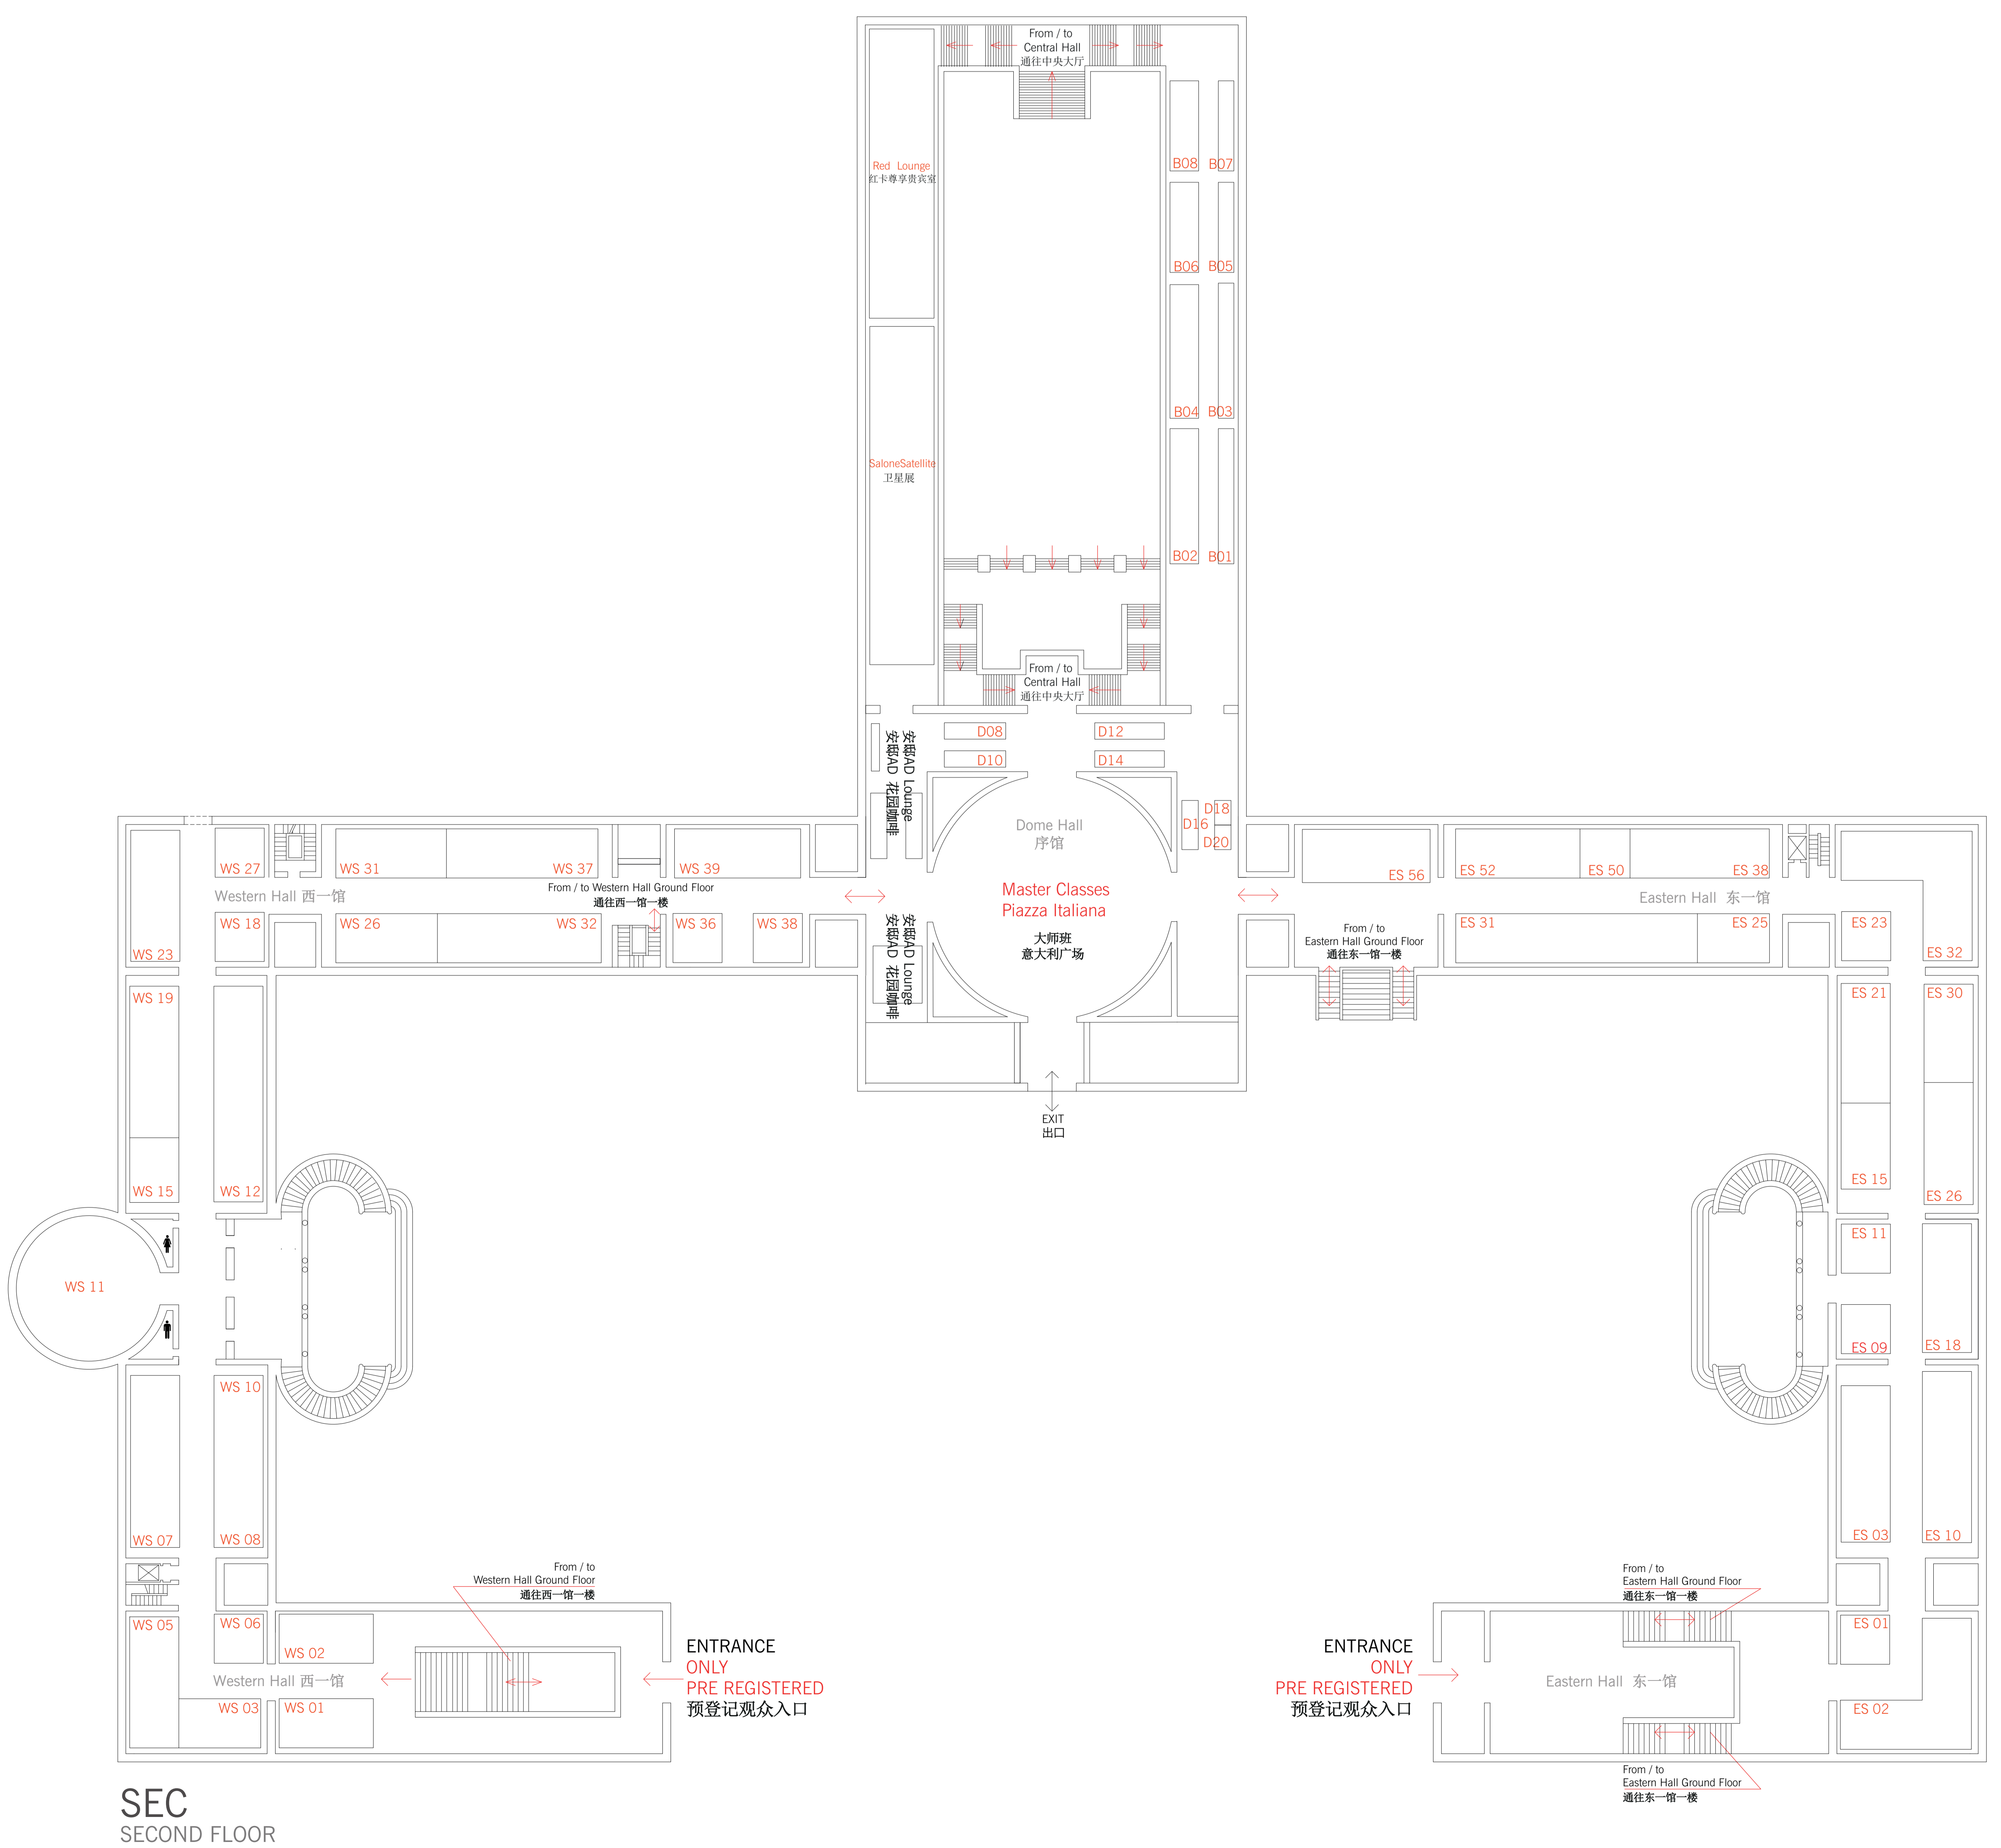

ENTRANCE
ONLY
PRE-REGISTERED
预登记观众入口

ENTRANCE
ONLY
PRE-REGISTERED
预登记观众入口

Gate 4

Gate 3

Gate 2

4号门

3号门

2号门

Yan'an Middle Road 延安中路

22/24.11.2018

Shanghai Exhibition Center
Nanjing W Rd, NanJing XiLu,
Jingan Qu, Shanghai Shi,
Cina, 200040

Salone del Mobile.Milano Shanghai

22/24.11.2018

Shanghai Exhibition Center