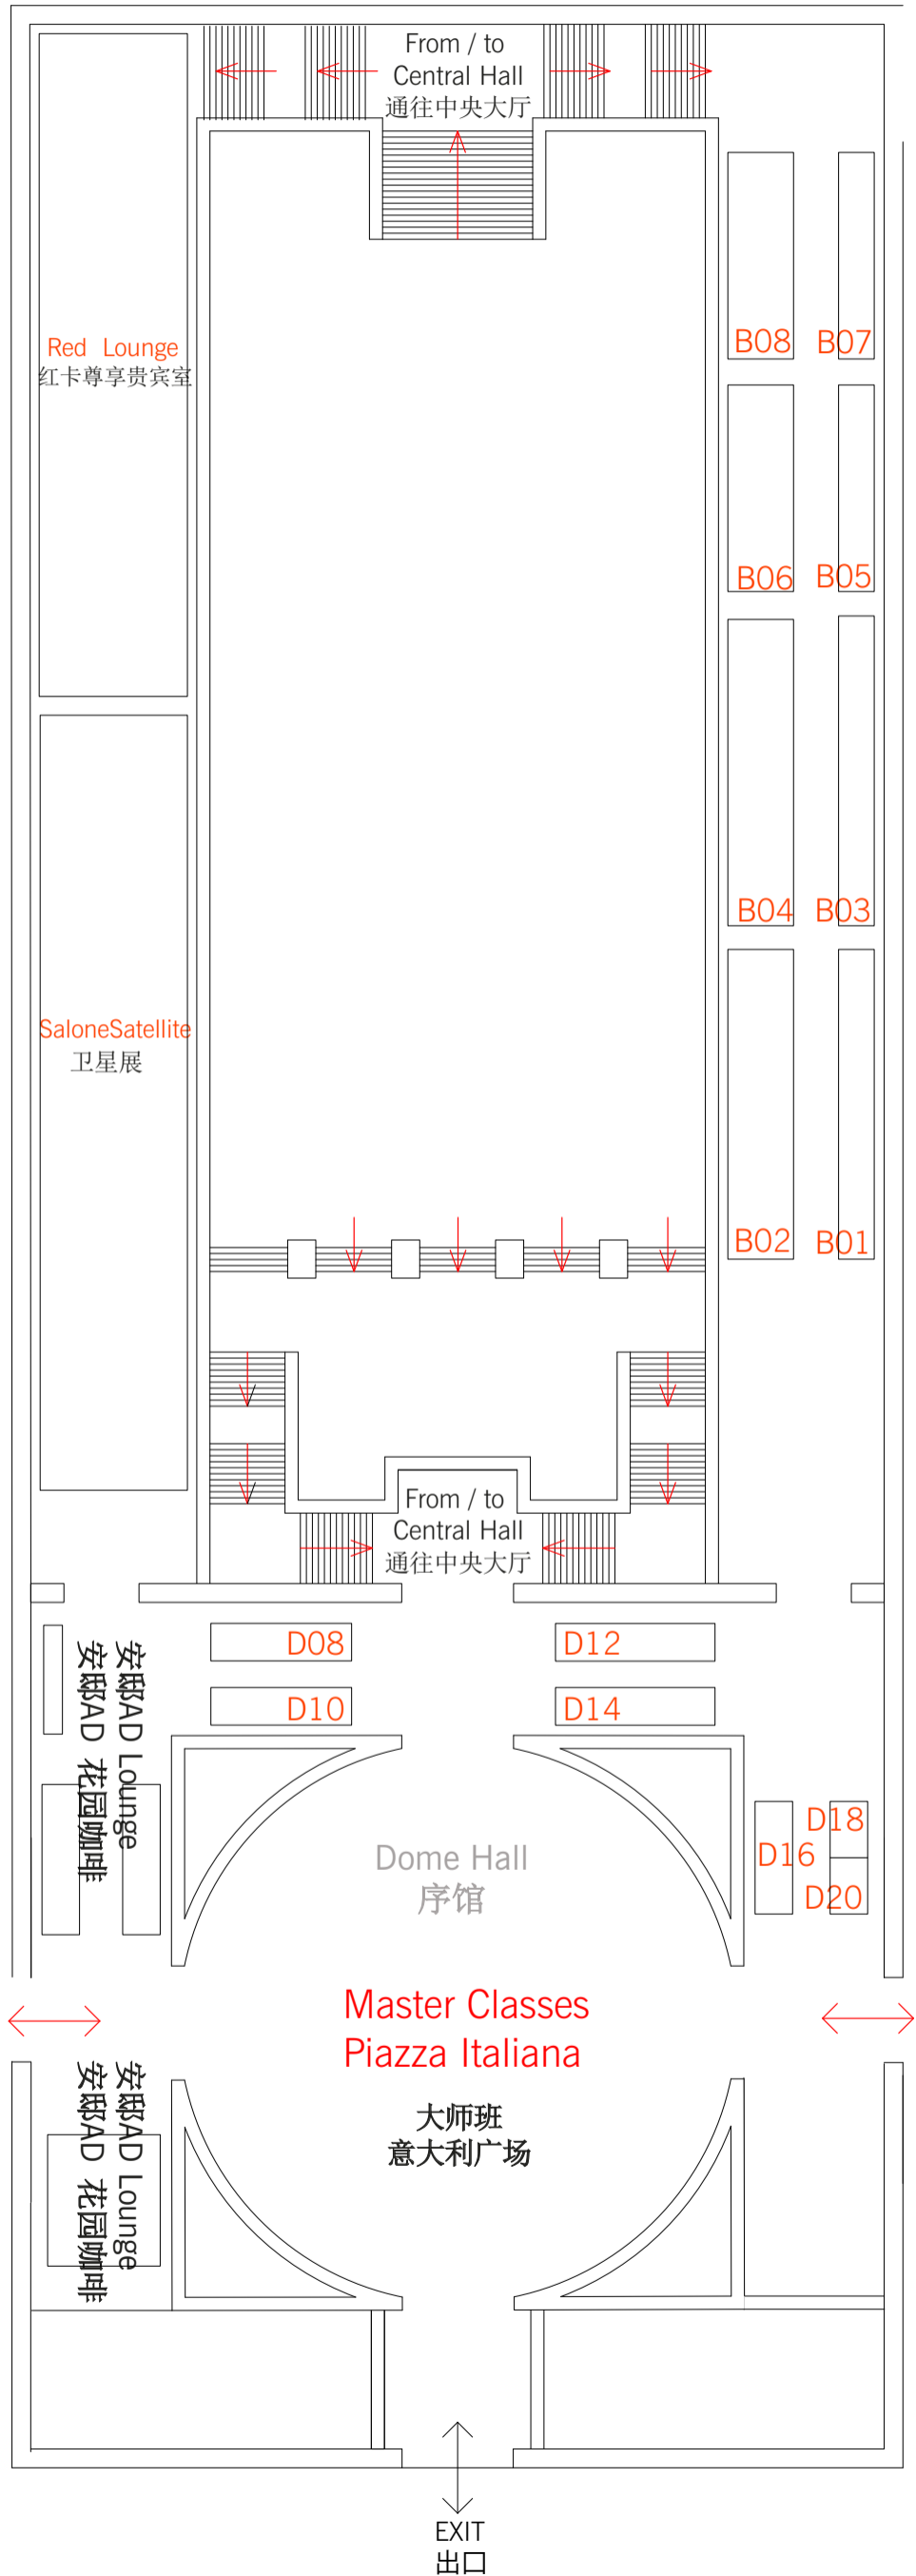

ENTRANCE
ONLY
PRE-REGISTERED
预登记观众入口

ENTRANCE
ONLY
PRE-REGISTERED
预登记观众入口

Gate 4

Gate 3

Gate 2

4号门

3号门

2号门

Nanjing W Rd, NanJing XiLu,
Jingan Qu, Shanghai Shi,
Cina, 200040

Central Hall

中央大厅

Salone del Mobile.Milano Shanghai

22/24.11.2018

Shanghai Exhibition Center

Nanjing W Rd, NanJing XiLu,
Jingan Qu, Shanghai Shi,
Cina, 200040

Dome Hall
Balcony

序馆
中央大厅平台

22/24.11.2018

Shanghai Exhibition Center

Nanjing W Rd, NanJing XiLu,
Jingan Qu, Shanghai Shi,
Cina, 200040

Eastern Hall Ground floor

东一馆 一楼

Salone del Mobile.Milano Shanghai

22/24.11.2018

Shanghai Exhibition Center

Nanjing W Rd, NanJing XiLu,
Jingan Qu, Shanghai Shi,
Cina, 200040

Eastern Hall Second floor

东一馆 二楼

Salone del Mobile.Milano Shanghai

22/24.11.2018

Shanghai Exhibition Center