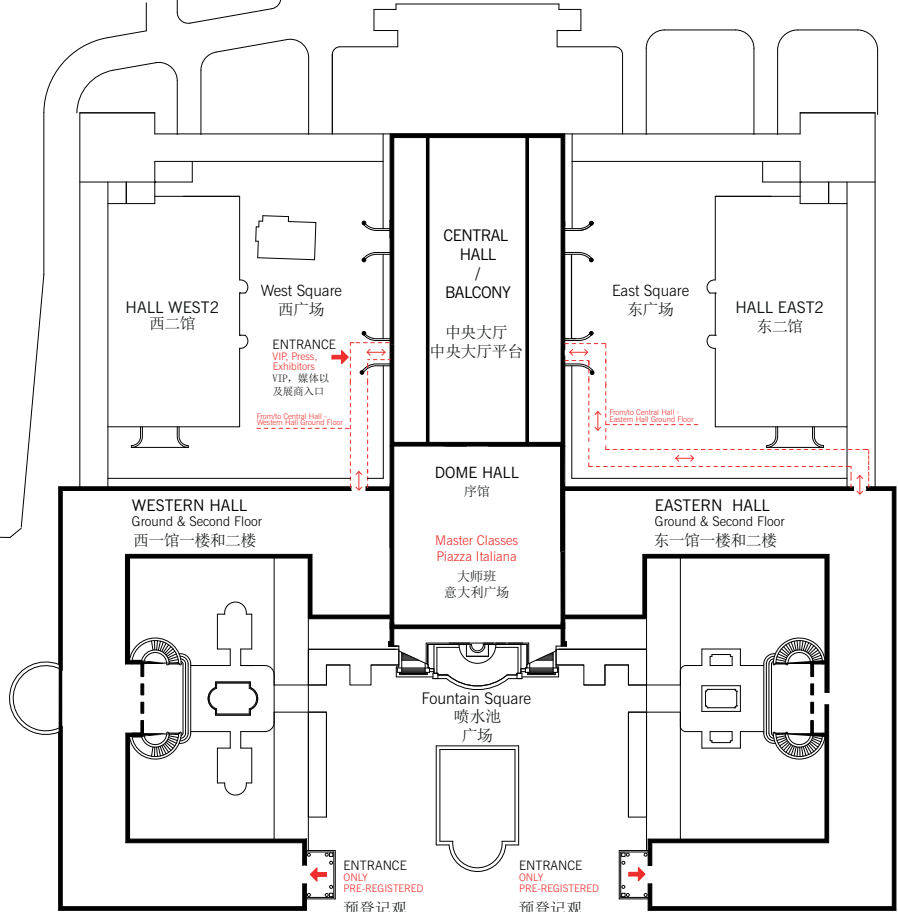

Salone del Mobile.Milano Shanghai

22/24.11.2018

Shanghai Exhibition Center
Nanjing W Rd, NanJing XiLu,
Jingan Qu, Shanghai Shi,
Cina, 200040

Nanjing W Road 南京西路

North Square
北广场

Gate 7

7号门

Southwest Square
西南广场

ENTRANCE
ONLY
PRE-REGISTERED
预登记观众入口

ENTRANCE
ONLY
PRE-REGISTERED
预登记观众入口

Gate 4

Gate 3

Gate 2

4号门

3号门

2号门

Yan'an Middle Road 延安中路