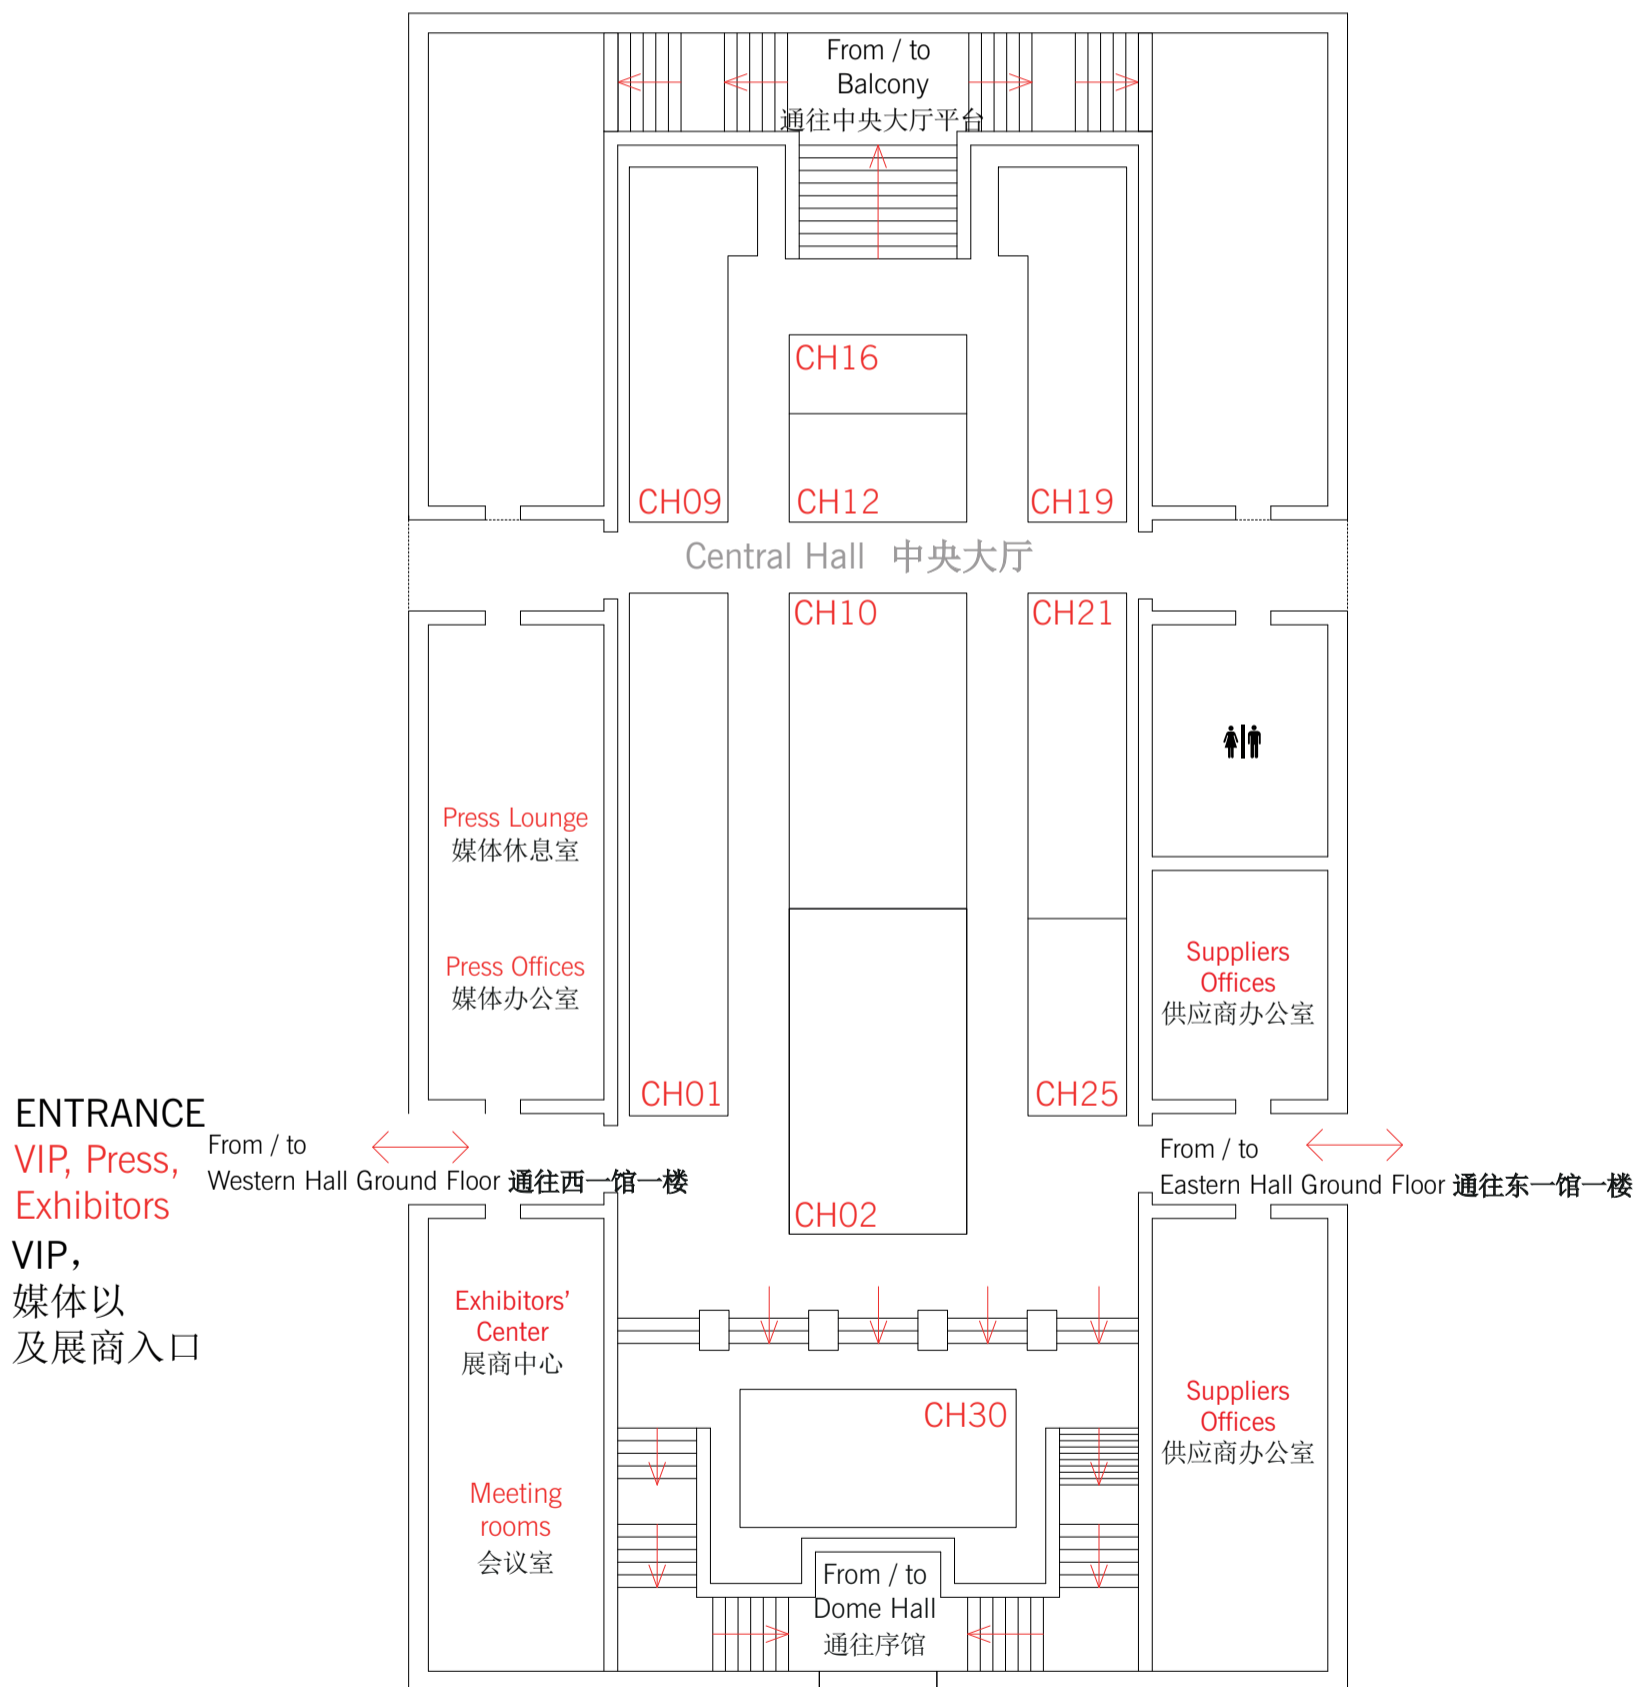

ENTRANCE
ONLY
PRE-REGISTERED
预登记观众入口

ENTRANCE
ONLY
PRE-REGISTERED
预登记观众入口

Gate 4

Gate 3

Gate 2

4号门

3号门

2号门

Yan'an Middle Road 延安中路

22/24.11.2018

Shanghai Exhibition Center
Nanjing W Rd, NanJing XiLu,
Jingan Qu, Shanghai Shi,
Cina, 200040

Salone del Mobile.Milano Shanghai

22/24.11.2018

Shanghai Exhibition Center

Nanjing W Rd, NanJing XiLu,
Jingan Qu, Shanghai Shi,
Cina, 200040

Central Hall

中央大厅

Salone del Mobile.Milano Shanghai

22/24.11.2018

Shanghai Exhibition Center

Nanjing W Rd, NanJing XiLu,
Jingan Qu, Shanghai Shi,
Cina, 200040

Dome Hall
Balcony

序馆
中央大厅平台

22/24.11.2018

Shanghai Exhibition Center

Nanjing W Rd, NanJing XiLu,
Jingan Qu, Shanghai Shi,
Cina, 200040

Eastern Hall Ground floor

东一馆 一楼

Salone del Mobile.Milano Shanghai